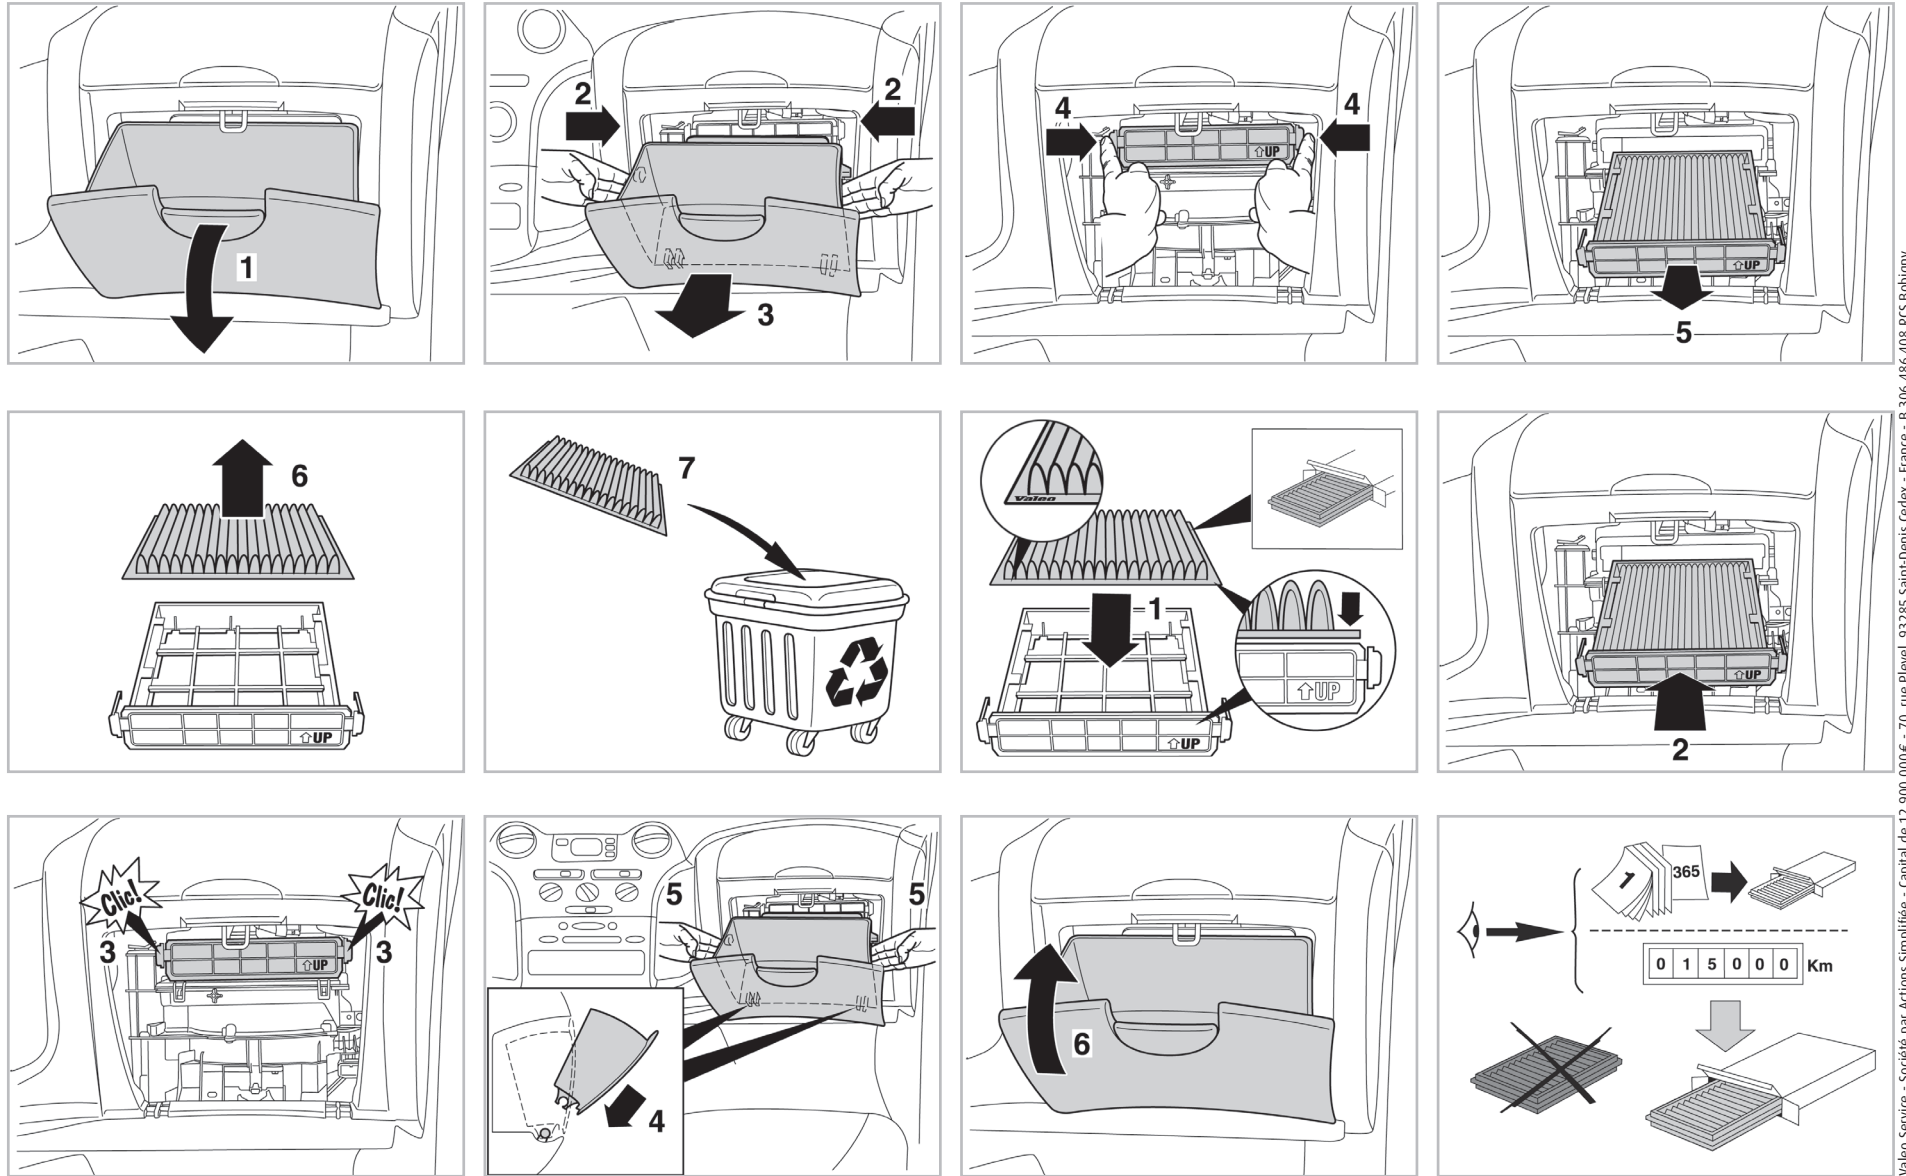

PROTECT

combined with active carbon

715650

FH162

CA

FOR
TOYOTA

YARIS A/C- (03/99 >) / YARIS VERSO A/C- (08/99 >)

WANT TO
KNOW MORE?

www.valeo-techassist.com

Valeo Service - Société par Actions simplifiée - Capital de 12 900 000 € - 70, rue Playel, 93285 Saint-Denis Cedex - France - B 306 486 408 RCS Bobigny