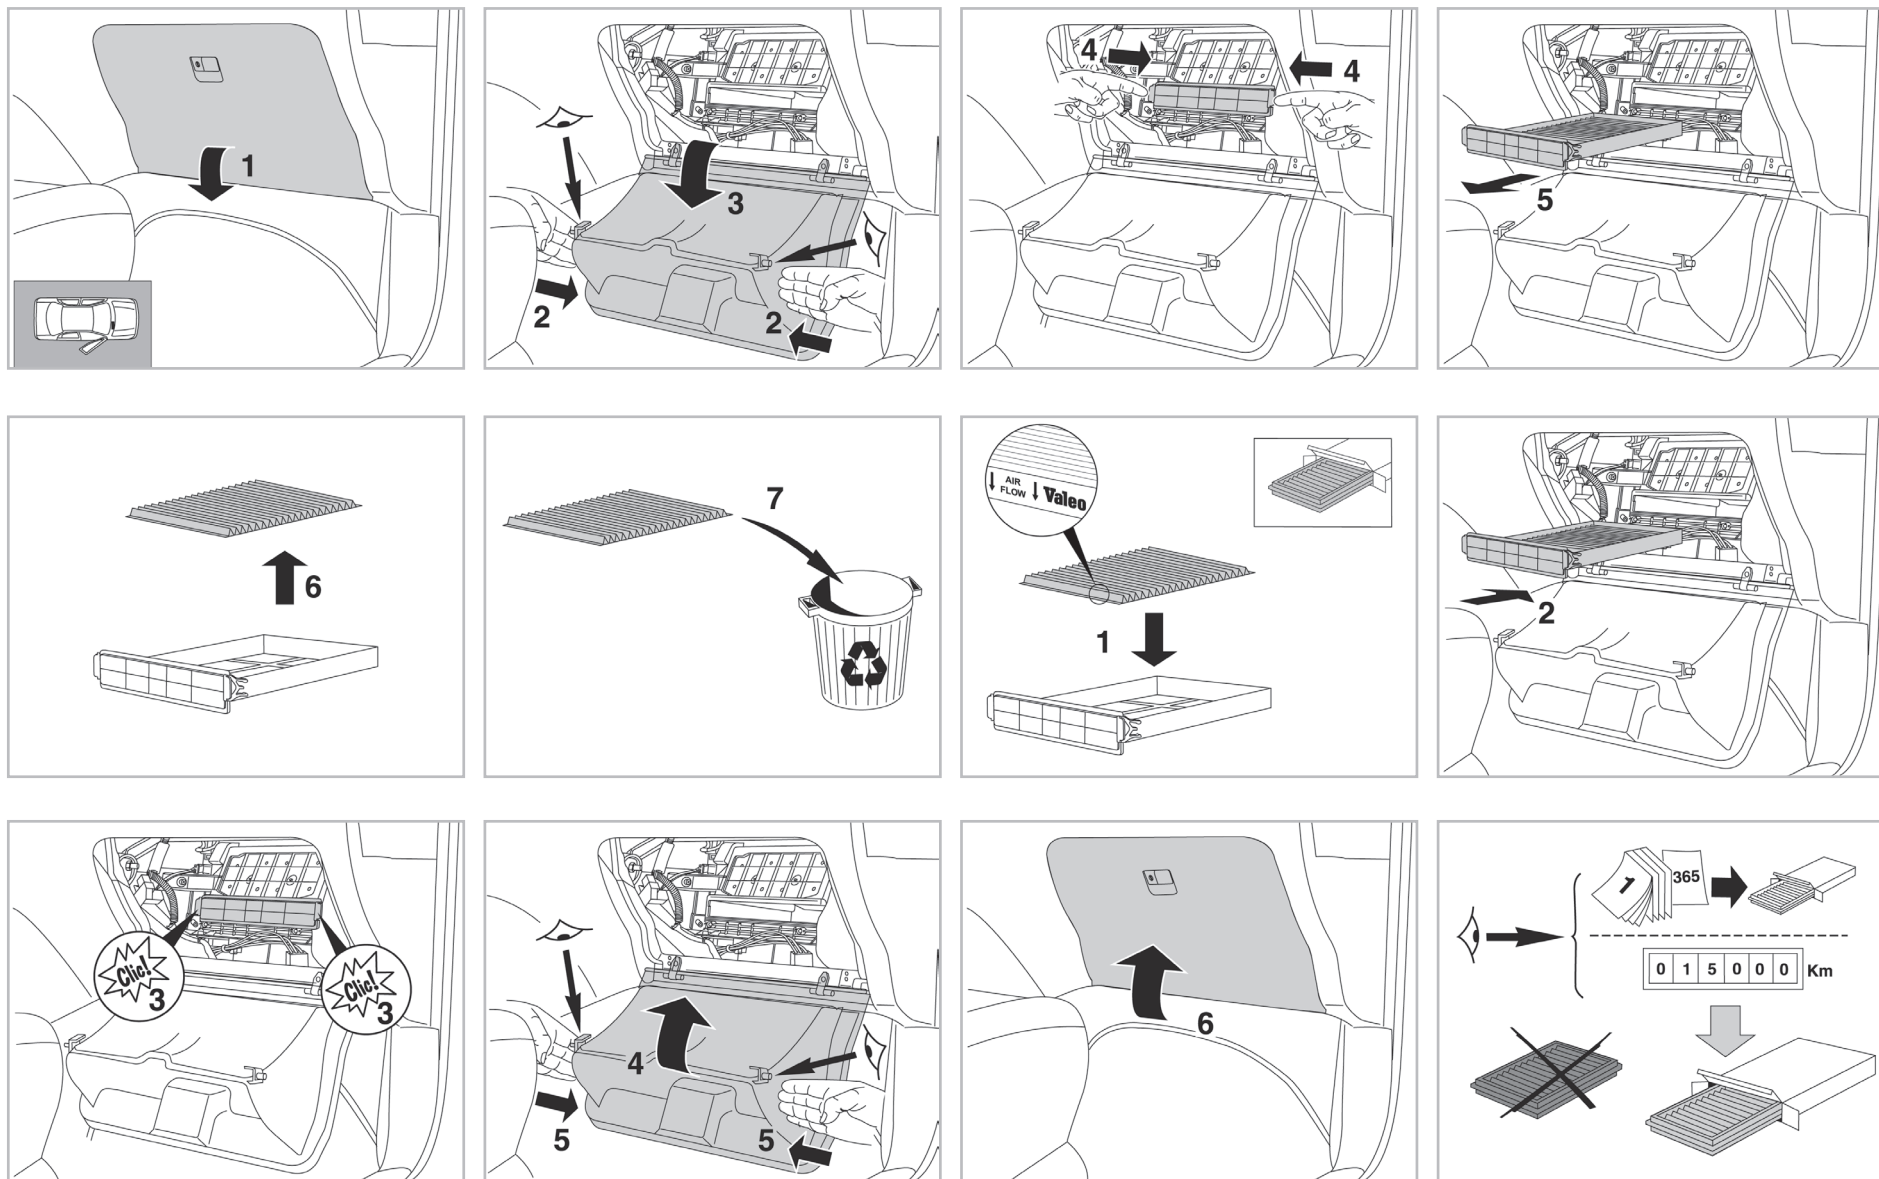

PROTECT

combined with active carbon

715650

FH162

CA

FOR TOYOTA

RAV 4 A/C+ (05/00 > 02/06)

WANT TO KNOW MORE?